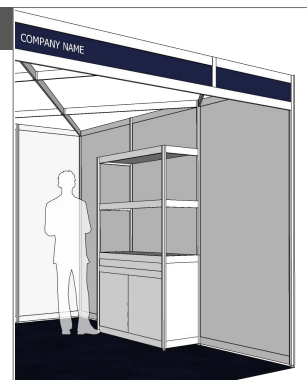

FREESTANDING CUPBOARD 2m WIDE Order Code: D4

- 2m (w) x 0.5m (d) x 0.9m (h)
- White panels to sides & front
- White sliding doors to rear
- White melamine top
- Also available with graphics:

Infill graphic print

- 1m (w) x 0.5m (d) x 2m (h)
- Storage cupboard to base
- White slatwall 110cm high x 95cm wide to front
- White slatwall to both sides 110cm high x 45cm wide
- Available as a freestanding unit or fixed against the wall

Order Code: SLT1
 Unit Cost £180.00

SHELL SCHEME STORAGE & SHELVING

- 1m (w) x 0.5m (d) x 2m (h)
- Storage cupboard to base
- White melamine shelves 95cm x 45cm
- Available as a freestanding unit or fixed against the wall

Order Code: SHU1
 Unit Cost £150.00

SLATWALL TOWER

- 1m (w) x 0.5m (d) x 2m (h)
- Storage cupboard to base
- White slatwall 110cm high x 95cm wide to front
- White slatwall to both sides 110cm high x 45cm wide
- Available as a freestanding unit or fixed against the wall