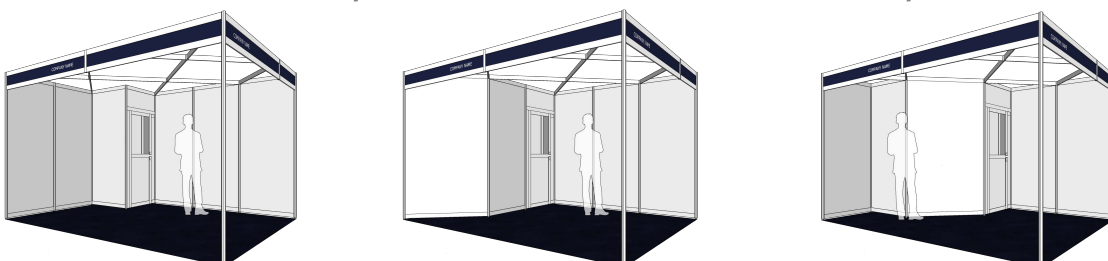

Overlay graphic print

£175.00

DOUBLE FRONT 'L' SHAPE DESK Order Code: D5

- 2x1m (w) x 0.5m (d) x 0.9m (h)
- White panels to sides & fronts
- 2x 0.5m (w) open sections to rear
- White melamine top
- Also available with graphics:

Graphic print wrap

£125.00

STORAGE ROOMS *If you would benefit from a larger storage space, why not consider one of the options below? For further details please contact us.*

Slatwall & Shelving

SLATWALL TOWER WITH STORAGE

- 1m (w) x 0.5m (d) x 2m (h)
- Storage cupboard to base
- White slatwall 110cm high x 95cm wide to front
- White slatwall to both sides 110cm high x 45cm wide
- Available as a freestanding unit or fixed against the wall

Order Code: SHU1
 Unit Cost £150.00

SLATWALL TOWER

- 1m (w) x 0.5m (d) x 2m (h)
- Storage cupboard to base
- White slatwall 110cm high x 95cm wide to front
- White slatwall to both sides 110cm high x 45cm wide
- Available as a freestanding unit or fixed against the wall