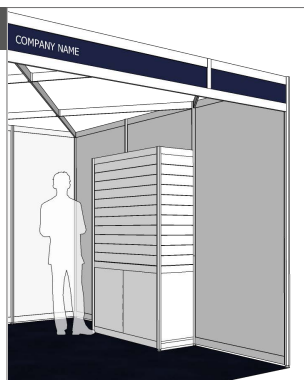

Graphic print wrap

£125.00

STORAGE ROOMS *If you would benefit from a larger storage space, why not consider one of the options below? For further details please contact us.*

Slatwall & Shelving

SLATWALL TOWER WITH STORAGE

- 1m (w) x 0.5m (d) x 2m (h)
- Storage cupboard to base
- White slatwall 110cm high x 95cm wide to front
- White slatwall to both sides 110cm high x 45cm wide
- Available as a freestanding unit or fixed against the wall

Order Code: SLT1
 Unit Cost £180.00

SHELL SCHEME STORAGE & SHELVING

- 1m (w) x 0.5m (d) x 2m (h)
- Storage cupboard to base
- White melamine shelves 95cm x 45cm
- Available as a freestanding unit or fixed against the wall

Order Code: SHU1
 Unit Cost £150.00

SLATWALL TOWER

- 1m (w) x 0.5m (d) x 2m (h)
- Storage cupboard to base
- White slatwall 110cm high x 95cm wide to front
- White slatwall to both sides 110cm high x 45cm wide
- Available as a freestanding unit or fixed against the wall