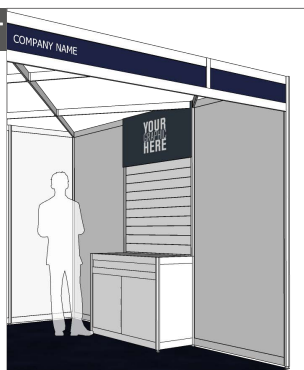

SLATWALL PANEL & CUPBOARD & PRINT

- 1m (w) x 0.5m (d) x 0.9m (h)
- Storage cupboard
- White slatwall 110cm high x 95cm wide
- Graphic print 1m x 40cm high
- Available as a freestanding unit or fixed against the wall

Order Code: SLT3
Unit Cost £225.00

BUILT IN CUPBOARD & SHELVES

- 1m (w) x 0.5m (d) x 0.9m (h)
- Storage cupboard
- 30cm (d) White melamine shelves fixed to shell scheme
- Sloping shelves also available

Order Code: SHU1
Unit Cost £150.00